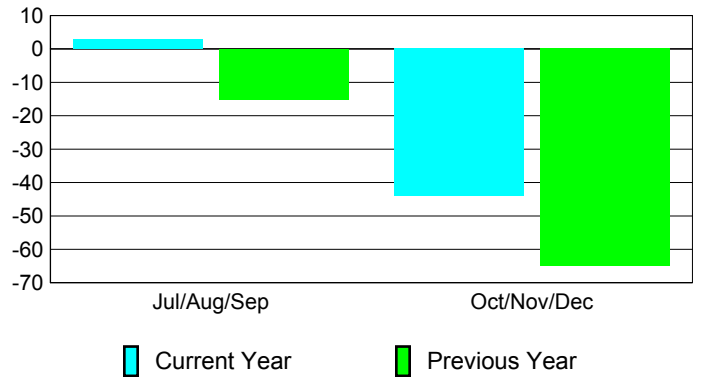

Comparison of Membership Gain/Loss

Current Year Compared to the Previous Year