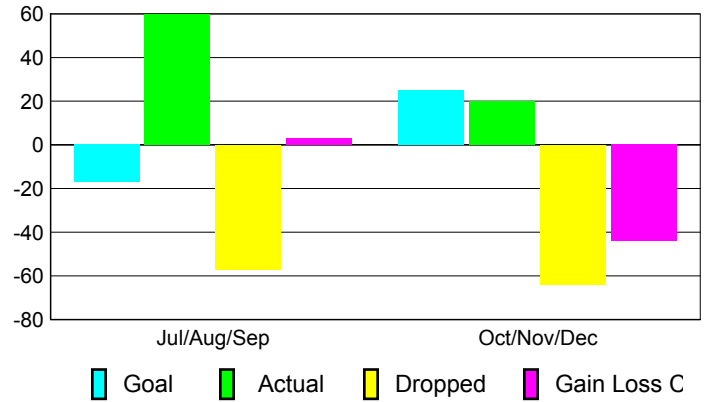

Membership Results 2010-2011

Goal, New, Dropped, Gain/Loss